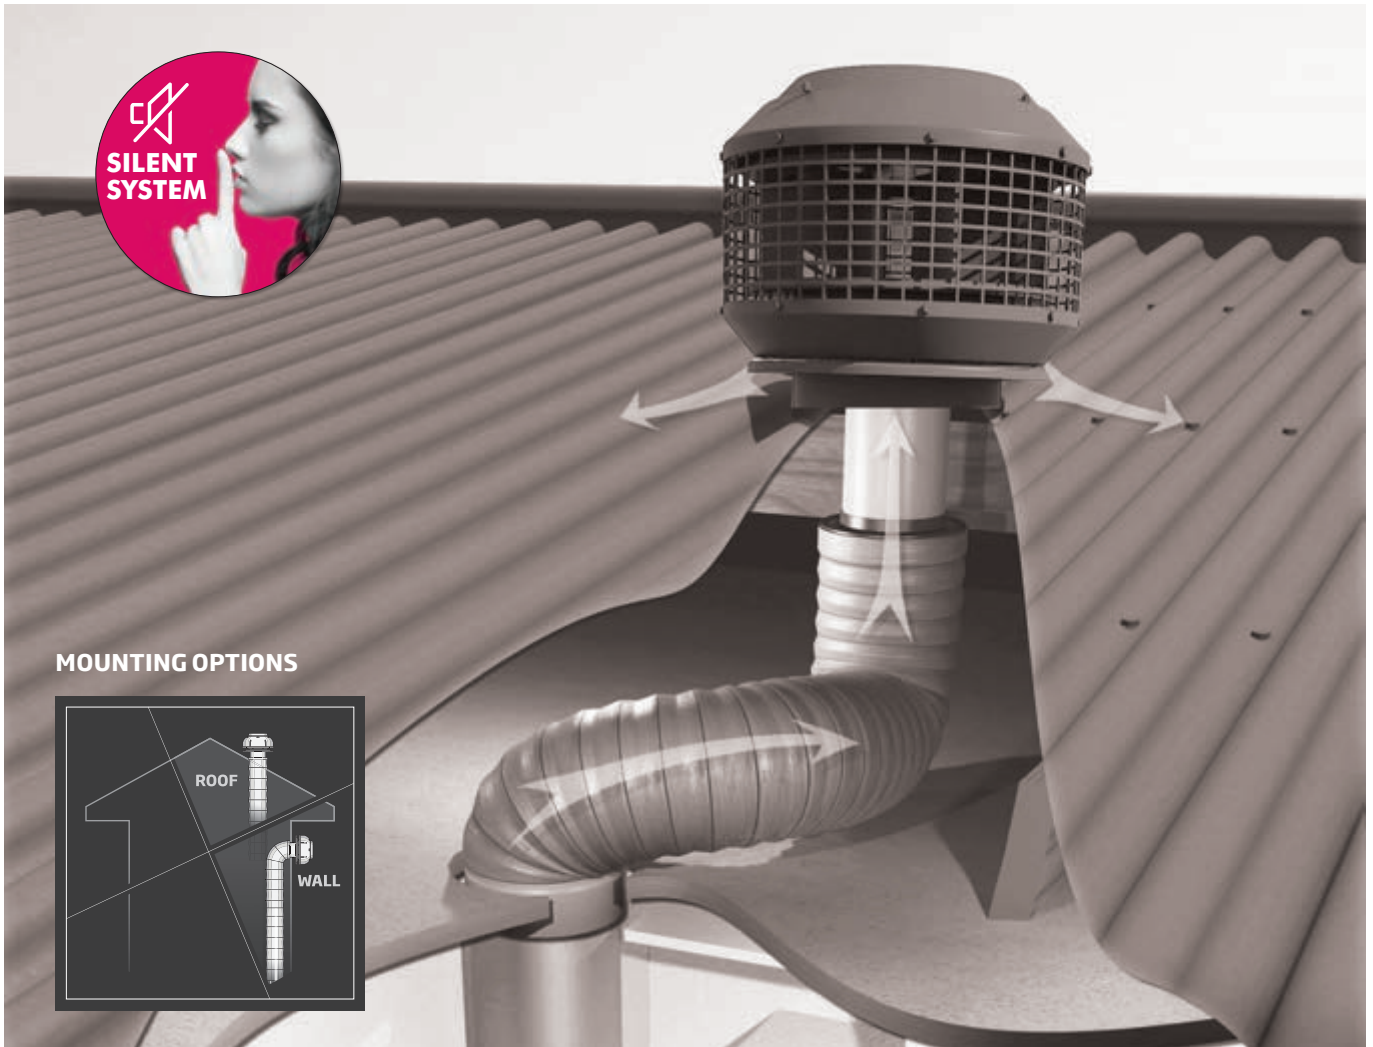

ISODRIVE® SE.3200 SILENT RANGEHOOD MOTOR SOLUTION

SILENT SYSTEM

MOUNTING OPTIONS

- Schweigen's patented Isodrive® solution is to take the fan and motor out of the rangehood and mount them outside the home on the roof or wall
- German engineered Silent Isodrive® 3200m³/h motor with patented Australian venting system
- Extracts smoke, steam and airborne grease, fat and oil particles in one complete process
- Unique motor design resulting in minimal external obstruction
- Modern, colourbond housing designed to maximise airflow
- 3 times more efficient when compared to a traditional internally motored rangehood
- Suitable for use with all Schweigen **Silent** ceiling cassettes and alfresco rangehoods

ISODRIVE® SE.3200 SILENT RANGEHOOD MOTOR SOLUTION

DESCRIPTION

- Isodrive® motor with mounting system
- Patented anti-water intrusion, weather protection system (IPX4 rated)
- Super quiet, long vane, backward curved centrifugal fan
- Motor can be mounted up to 8 metres from the rangehood
- Mounts on the roof or wall
- Ducting included

TECHNICAL DATA

Isodrive® 3200

- Fan Module
- 3.2 metre 10amp cable
- Bell Mouth Adaptor
- 250mm diameter SteelFlex™ ducting (4m)
- Rangehood Reducer (250mm to 200mm)
- 200mm diameter SteelFlex™ ducting (2m)
- 250mm Fire resistant PVC riser pipe
- Instruction Manual
- Ring clamps