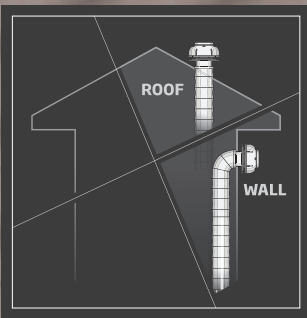

ISODRIVE® SE.3200 SILENT RANGEHOOD MOTOR SOLUTION

SILENT SYSTEM

MOUNTING OPTIONS

- Schweigen's patented Isodrive® solution is to take the fan and motor out of the rangehood and mount them outside the home on the roof or wall
- German engineered Silent Isodrive® 3200m³/h motor with patented Australian venting system
- Extracts smoke, steam and airborne grease, fat and oil particles in one complete process
- Unique motor design resulting in minimal external obstruction
- Modern, colourbond housing designed to maximise airflow
- 3 times more efficient when compared to a traditional internally motored rangehood
- Suitable for use with all Schweigen **Silent** ceiling cassettes and alfresco rangehoods

ISODRIVE® SE.3200 SILENT RANGEHOOD MOTOR SOLUTION

DESCRIPTION

- Isodrive® motor with mounting system
- Patented anti-water intrusion, weather protection system (IPX4 rated)
- Super quiet, long vane, backward curved centrifugal fan
- Motor can be mounted up to 8 metres from the rangehood
- Mounts on the roof or wall
- Ducting included

TECHNICAL DATA

Isodrive® 3200

- Fan Module
- 3.2 metre 10amp cable
- Bell Mouth Adaptor
- 250mm diameter SteelFlex™ ducting (4m)
- Rangehood Reducer (250mm to 200mm)
- 200mm diameter SteelFlex™ ducting (2m)
- 250mm Fire resistant PVC riser pipe
- Instruction Manual
- Ring clamps