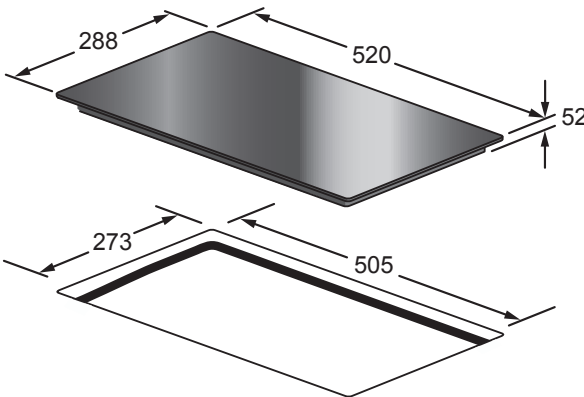

Ceramic Cooktop Touch Control 30cm

Model: CCT3010

- 30cm ceramic cooktop with quartz grey graphics
- Square 'C' shaped edges
- 2 cooking elements, 1800w and 1200w
- Electronic touch controls, nine power levels
- Residual heat indicator
- Child safety lock
- Cooking timer

Residual Heat Indicator

Arsenic Free Glass

Child Safety Lock

Spill Protection

Glass Surface Mounted

These dimensions are provided as a general guide only and should not be used for designing or constructing cabinetry or for installation.