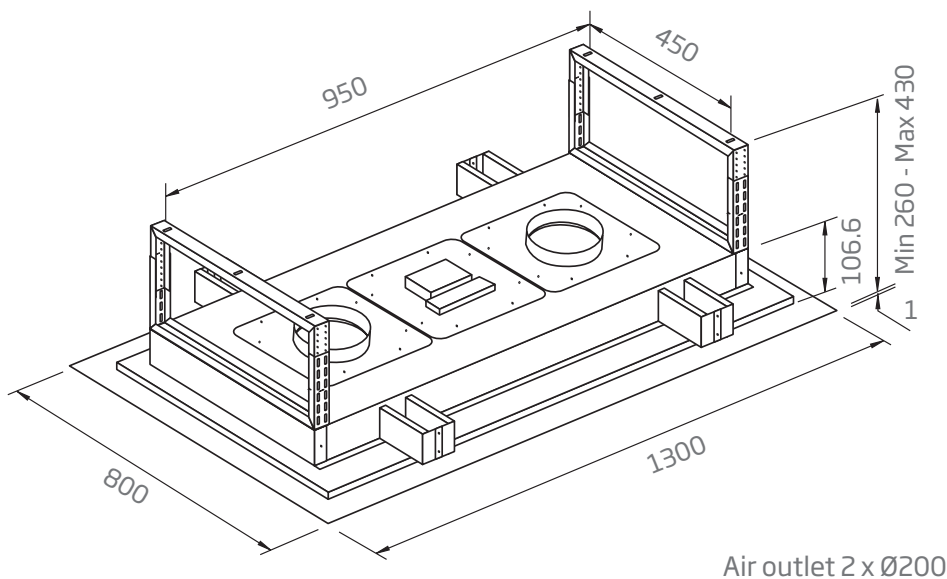

- product dimensions:
(W x D) 1300 x 800 mm
- 2 x aluminium filters
- 6 x LED lights

ISODRIVE POWER OPTIONS

- **SP** - single external motor,
 - 1600m³/h airflow,
 - 200mm SteelFlex™ ducting (6m),
 - install roof/wall
- **SP2** - twin external motor
 - 3000 m³/h airflow
 - 200mm SteelFlex™ ducting (2 x 6m)
 - install roof/wall
- **SE** - single external motor
 - 3200 m³/h airflow
 - 250mm SteelFlex™ ducting (4m)
 - 200mm SteelFlex™ ducting (2m)
 - SE accessory kit required
 - install roof/wall
- 10 Year Warranty

MODEL OPTIONS

CC-SURF2S, 1300 x 800mm

*May require a bulkhead for installation

INSPIRING
INNOVATIVE
INTELLIGENT