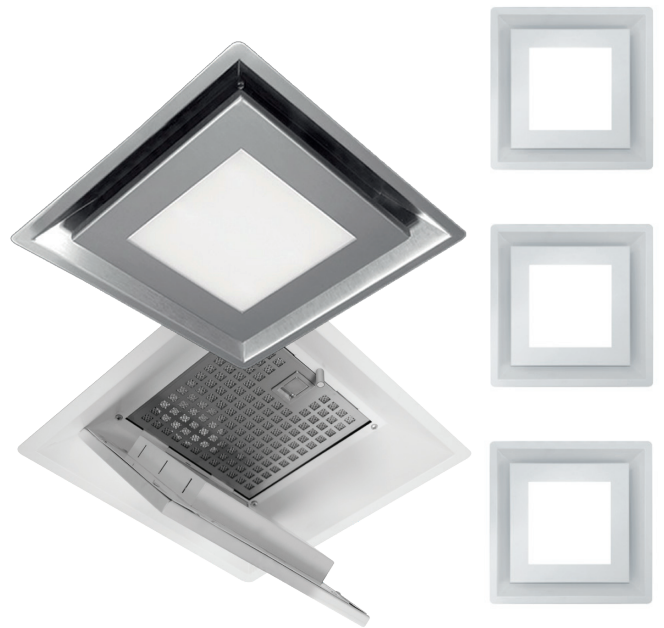

RANGEHOODS

>> SILENT CEILING CASSETTE RANGEHOOD

with automatic power-off // CC-PARA3S, CC-PARA3W

schweigen

Available in White or Stainless Steel

Modular

With the flexibility of this design, you can create your configurations of 2, 3 or 4 units - whatever best suits your home and kitchen environment*.

Stainless Steel or White Finish

Suitable for all kitchens in either stainless steel or white. It's both contemporary and durable.

Perimeter Aspiration

Uses an additional panel to create a venturi effect, which helps capture smoke, steam, grease and oil more effectively.