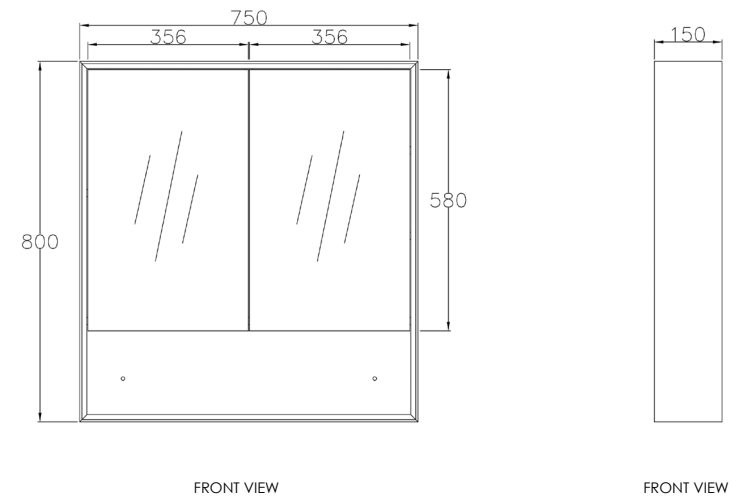

Specification

Contact Us

Inspire Bathware
Head office
109 Orchard Rd,
Chester Hill, NSW 2162
PH: 02 9772 1306