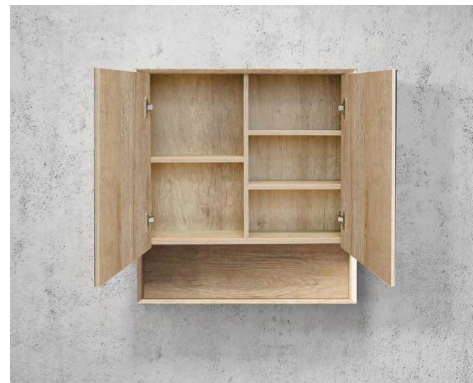

BYRON

SHAVING CABINET

750MM

FEATURES

Product Code	BYSV750N
Cabinet	750x800x150mm
Configuration	Wall Mounted
Doors	2 Door Soft closing
Handle	Fingerpull graingrain
Finish	Natural Oak Timber grain Moisture Resistant Plywood
Interior Finish	Natural Oak Timber grain
Mirror	Exterior Mirror 5mm Copper-free mirror