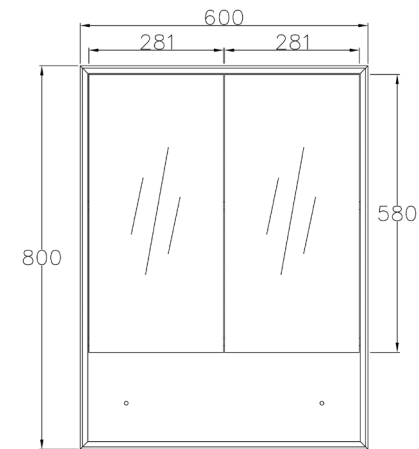

#### FEATURES

Product Code BYSV600N

Cabinet 600x800x150mm

Configuration Wall Mounted

Doors 2 Door Soft closing

Handle Fingerpull grain

Finish Natural Oak Timber grain  
Moisture Resistant Plywood

Interior Finish Natural Oak Timber grain

#### Specification

FRONT VIEW

FRONT VIEW