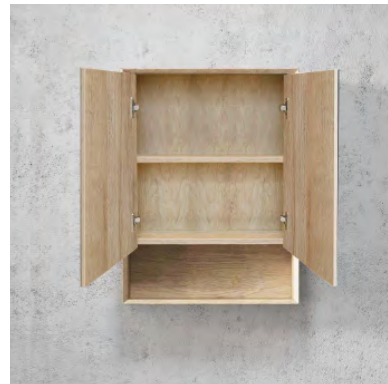

BYRON

SHAVING CABINET

600MM

FEATURES

Product Code BYSV600N

Cabinet 600x800x150mm

Configuration Wall Mounted

Doors 2 Door Soft closing

Handle Fingerpull grain

Finish Natural Oak Timber grain
Moisture Resistant Plywood

Interior Finish Natural Oak Timber grain

Mirror Exterior Mirror 5mm
Copper-free mirror