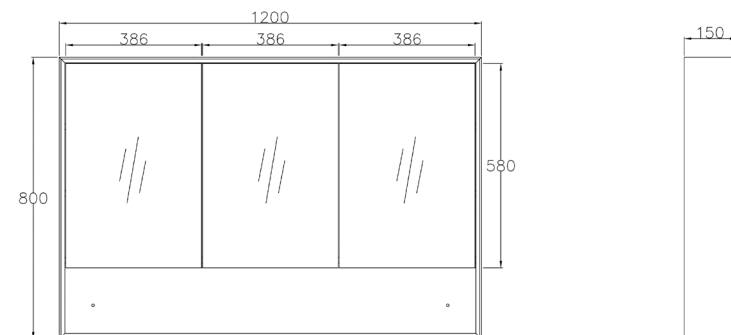

Specification

FRONT VIEW

FRONT VIEW

Contact Us

Inspire Bathware
Head office
109 Orchard Rd,
Chester Hill, NSW 2162
PH: 02 9772 1306

12 Months
Producton
Warranty