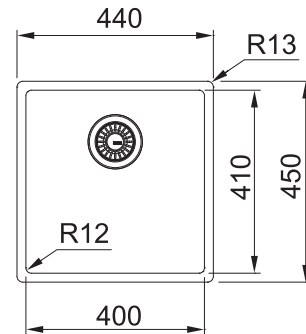

## PRODUCT INFORMATION

<b>Installation</b>	Topmount/Undermount/Flushmount
<b>Dimensions</b>	540 x 450mm
<b>Cabinet Base</b>	600mm
<b>Bowl Size</b>	500 x 410 x 200mm / 40L
<b>Bowl Radius</b>	12mm
<b>Cut-Out Size</b>	Refer to instruction manual
<b>Cut-Out Template</b>	Refer to instruction manual
<b>Waste Outlet</b>	3 1/2"
<b>Overflow</b>	Yes - Hidden
<b>Tap Holes</b>	N/A
<b>Remote Waste</b>	Optional
<b>Finish</b>	Copper PVD, F-Inox Nano Coating.
<b>Warranty</b>	50 Years

**NOTE:** Cut-out dimensions are a guide only, please use the actual sink as your template.