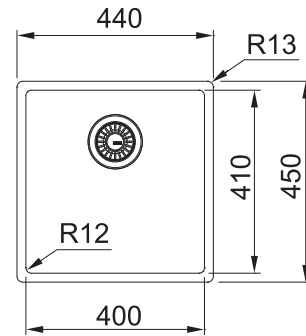

MYTHOS MASTERPIECE

BXM210-40CP

PRODUCT INFORMATION

Installation	Topmount/Undermount/Flushmount
Dimensions	440 x 450mm
Cabinet Base	500mm
Bowl Size	400 x 410 x 200mm / 32L
Bowl Radius	12mm
Cut-Out Size	Refer to instruction manual
Cut-Out Template	Refer to instruction manual
Waste Outlet	3 1/2"
Overflow	Yes - Hidden
Tap Holes	N/A
Remote Waste	Optional
Finish	Copper PVD, F-Inox Nano Coating.
Warranty	50 Years