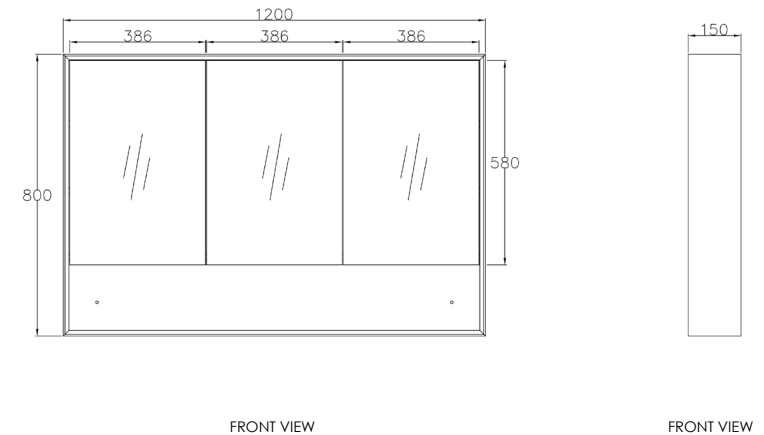

Specification

Contact Us

Inspire Bathware
Head office
109 Orchard Rd,
Chester Hill, NSW 2162
PH: 02 9772 1306