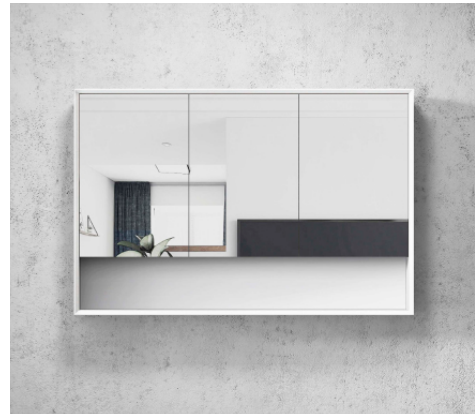

BOSTON

SHAVING CABINET

1200MM

FEATURES

| | |
|-----------------|---|
| Product Code | BSSV1200W |
| Cabinet | 1200x800x150mm |
| Configuration | Wall Mounted |
| Doors | 3 Door Soft closing |
| Handle | Fingerpull grainingrain |
| Finish | Matte White Moisture Resistant Plywood |
| Interior Finish | Matte White |
| Mirror | Exterior Mirror 5mm Copper-free mirror |