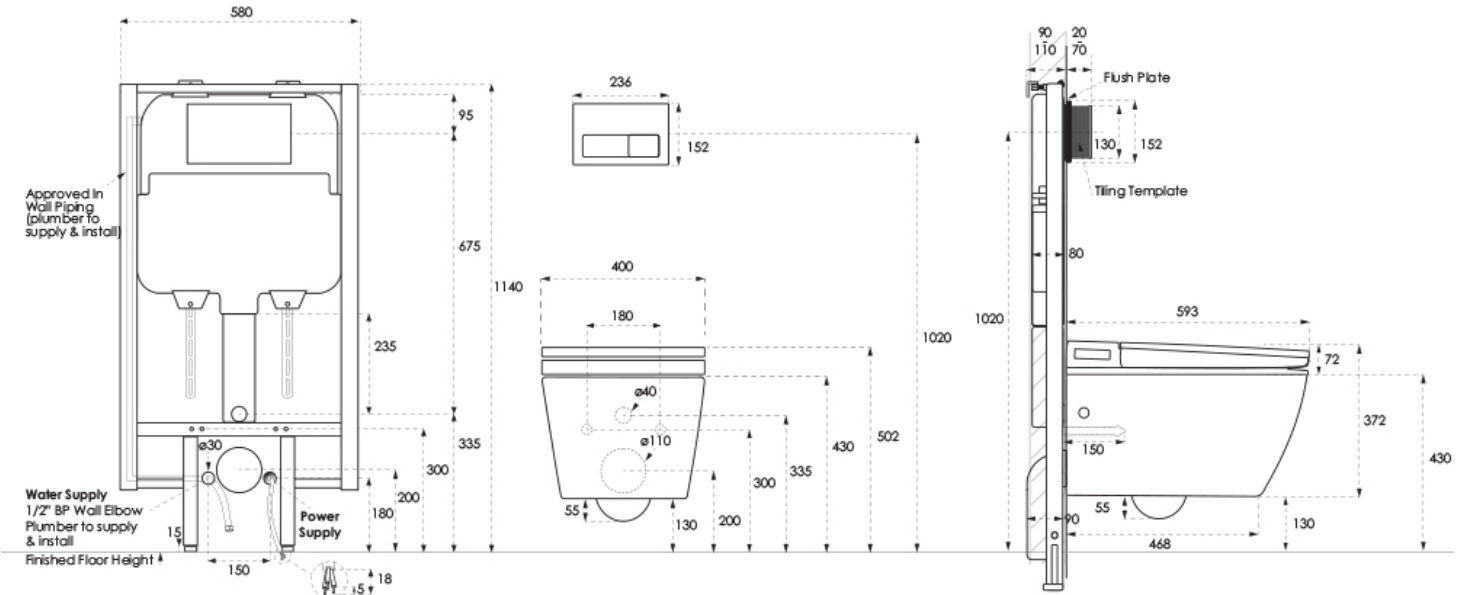

Installation Instructions

* Electrical rough in with Isolated 10amp circuit required
 * Bidet douche seat includes air gap assessed and found to comply with the requirements of AS2845.2:2010. no further back flow prevention is required for connection to water supply. Compliant to AS3500

See over page for dimensional drawing

Argent Evo Wall Hung Smart Toilet System

P Trap / Soft Close Seat

Technical Specification

*Please visit argentaust.com.au/warranty to view the full warranty

Note: All dimensions are in millimetres and are subject to normal manufacturing variations. Always use the physical product measurements for cut-outs and rough-ins as the technical details shown may differ from the actual product. Use acetic cured silicone sealant. Do not use epoxy type adhesives. Clean with damp cloth. Do not use abrasive cleaners, liquids or pastes.