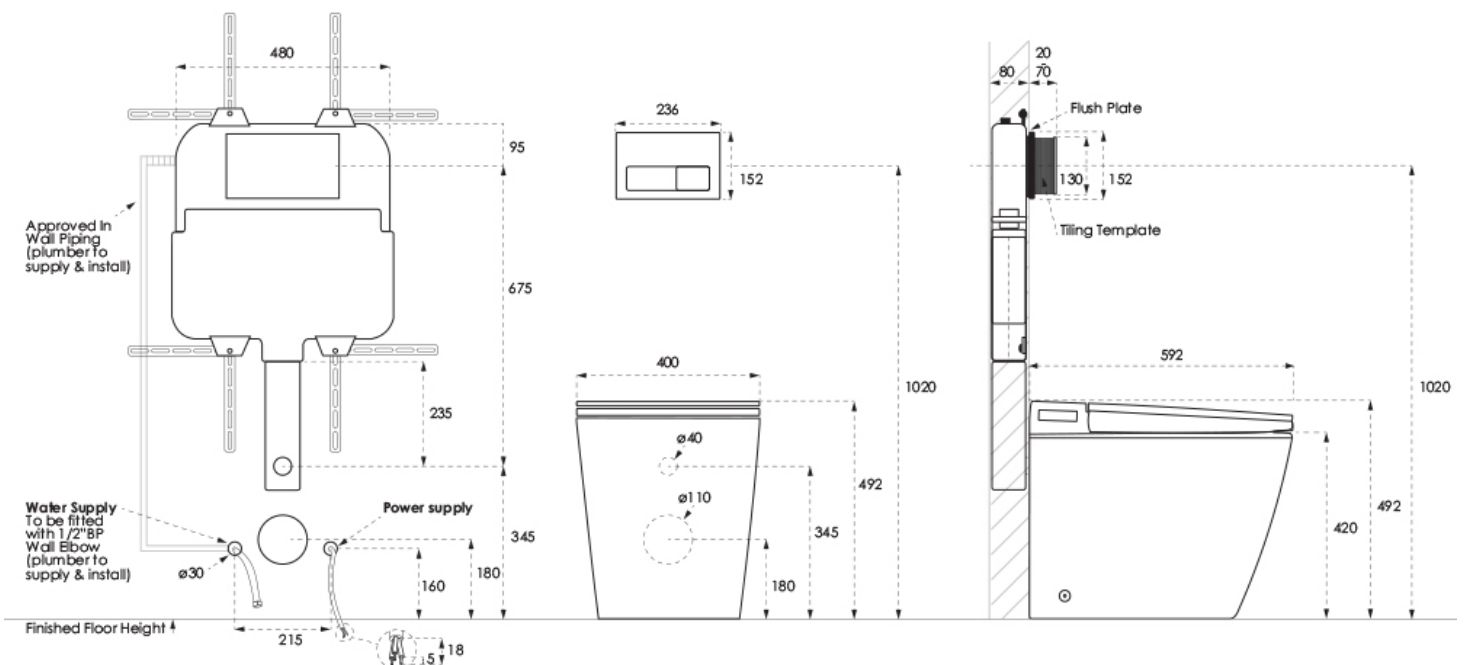

Installation Instructions

- * Electrical rough in with Isolated 10amp circuit required
- * Bidet douche seat includes air gap assessed and found to comply with the requirements of AS2845.2:2010. no further back flow prevention is required for connection to water supply. Compliant to AS3500

See over page for dimensional drawing

Argent Evo Wall Faced Smart Toilet System

S & P Trap / Soft Close Seat

Technical Specification

*Please visit argentaust.com.au/warranty to view the full warranty

Note: All dimensions are in millimetres and are subject to normal manufacturing variations. Always use the physical product measurements for cut-outs and rough-ins as the technical details shown may differ from the actual product. Use acetic cured silicone sealant. Do not use epoxy type adhesives. Clean with damp cloth. Do not use abrasive cleaners, liquids or pastes.