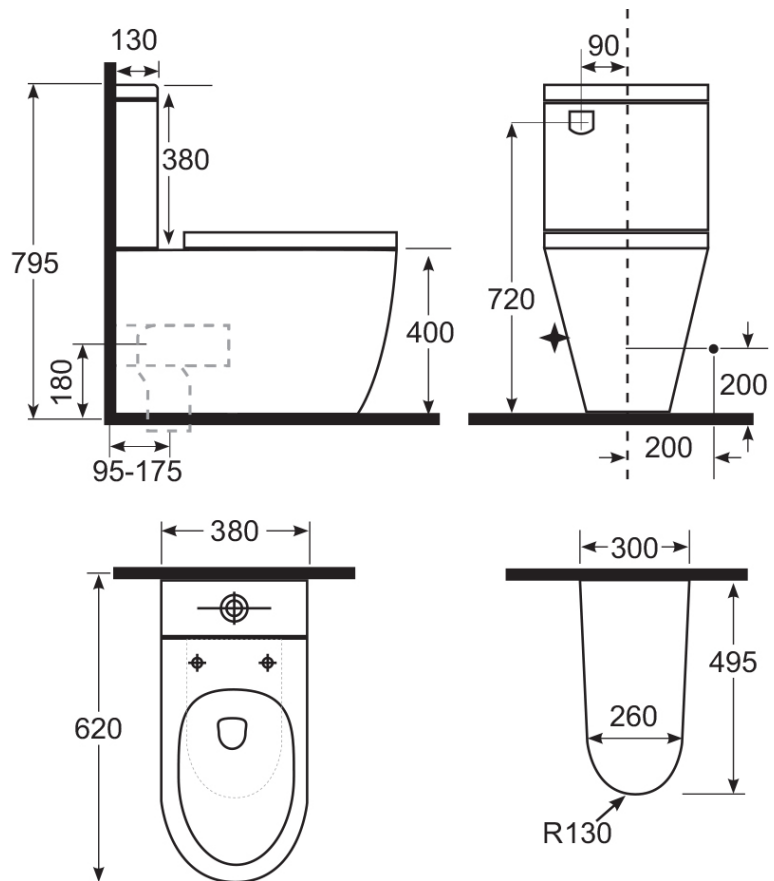

Grace HygienicFlush BTW Toilet

S&P Trap | Universal Entry

Product Image

Product Details

Code:	807601S4UB
Brand:	Argent
Range:	Grace
Warranty:	10 Years*
Product Width:	380 mm
Product Depth:	620 mm
WELS:	4 Star 3.5 LPM, Reg #: L05247

Additional Features

Technical Specification

Required Product

Recommended Products

Additional Notes

- HygienicFlush Rim
- Universal Water Entry
- Fully Smooth Sided

Installation Instructions

- * S&P Trap
- * S Trap set out 95 - 175mm
- * Extend S trap to 175 - 225mm using B8080 Vario bend
- * P Trap set out 180mm

*Please visit argentaust.com.au/warranty to view the full warranty

Note: All dimensions are in millimetres and are subject to normal manufacturing variations. Always use the physical product measurements for cut-outs and rough-ins as the technical details shown may differ from the actual product. Use acetic cured silicone sealant. Do not use epoxy type adhesives. Clean with damp cloth. Do not use abrasive cleaners, liquids or pastes.