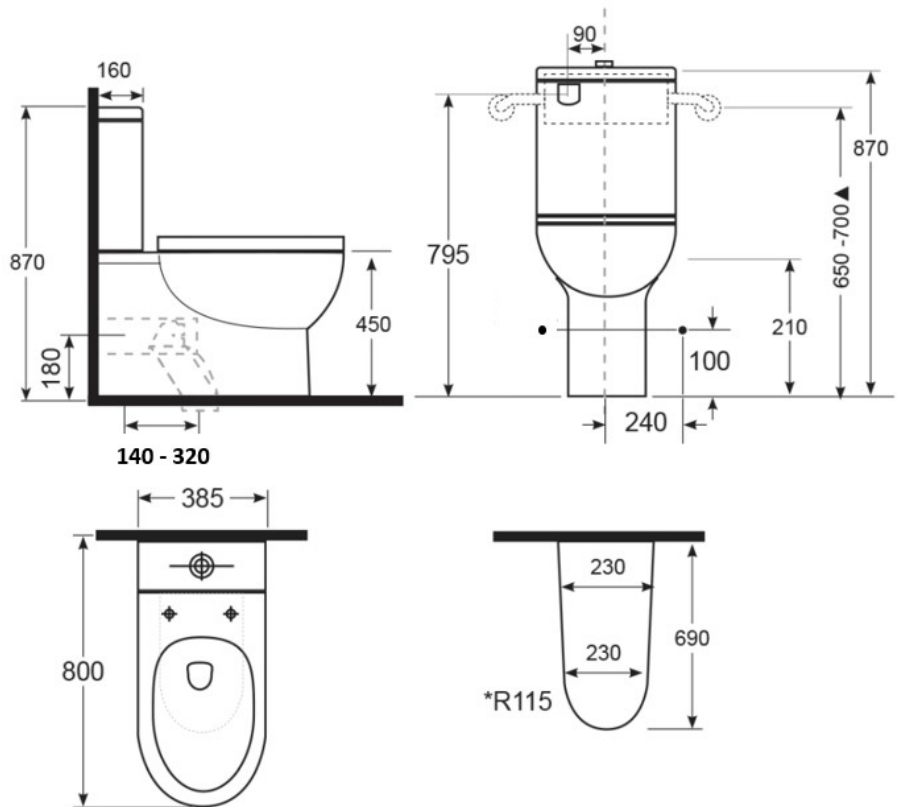

Alto Plus PWD BTW Toilet

S&P Trap | Rear Entry

Product Image

Product Details

Code: 805701T4RDB
Brand: Argent
Range: Alto
Warranty: 10 Years*
WELS: 4 Star 3.5 LPM, Reg #: L05248

Additional Features

Required Product

Matching Compliant Grab Rails & Backrest

Recommended Products

Advantage Grab Rail & Backrest Selection

Additional Notes

- Can be converted to Bottom Water Inlet on site if required

Installation Instructions

- * Backrest to be installed at the approved height as per AS1428
- * S Trap Set Out adjustable from 140 - 320mm
- * P Trap 180mm

Technical Specification

*Please visit argentaust.com.au/warranty to view the full warranty

Note: All dimensions are in millimetres and are subject to normal manufacturing variations. Always use the physical product measurements for cut-outs and rough-ins as the technical details shown may differ from the actual product. Use acetic cured silicone sealant. Do not use epoxy type adhesives. Clean with damp cloth. Do not use abrasive cleaners, liquids or pastes.