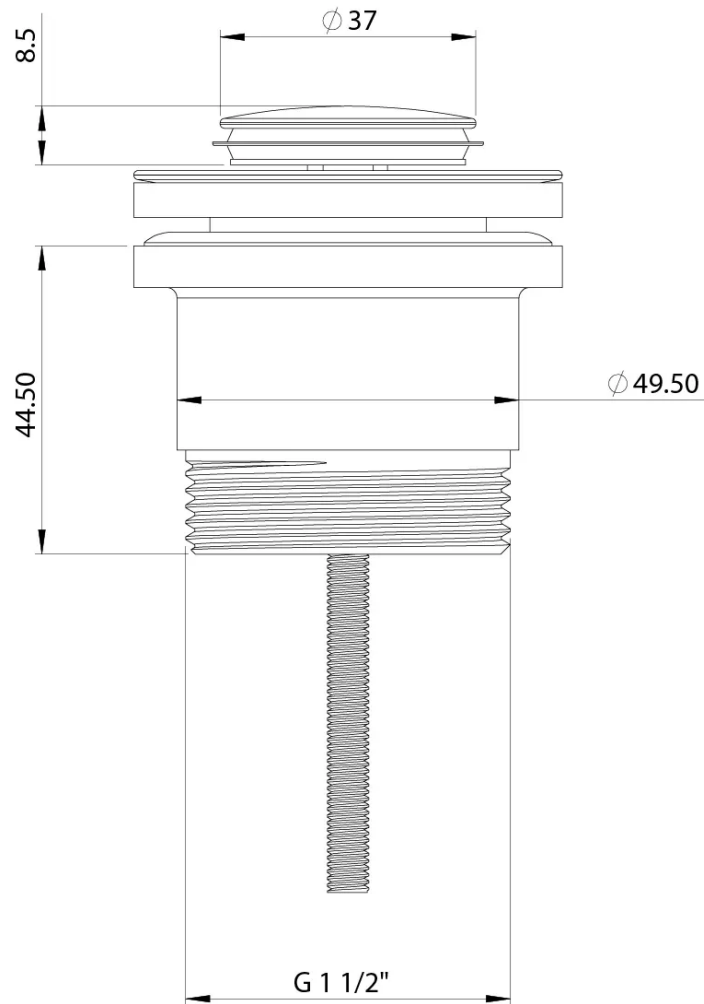

PLUMBING ACCESSORIES & FIXTURES

40MM FLAT POP UP UNIVERSAL WASTE

SPECIFICATIONS

AVAILABLE IN

800-8910-00
Chrome

800-8910-40
Brushed Nickel

800-8910-30
Gun Metal

800-8910-31
Brushed Carbon

800-8910-10
Matte Black

800-8910-12
Brushed Gold

INFORMATION

MAINTENANCE AND CARE:

- All surfaces should be cleaned with mild liquid detergent or soap and water.
- Do not use cream cleaners or citrus based cleaning products, as they are abrasive.
- Use of unsuitable cleaning agents may damage the surface.
- Any damage caused in this way will not be covered by warranty.

Please visit <https://www.phoenixtapware.com.au/warranty> to view the full warranty