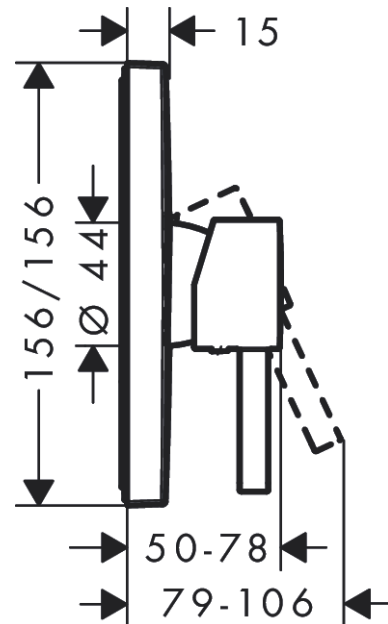

Finoris

Single lever shower mixer for concealed installation for iBox universal

Finish: **Matt White** Article Number: **76615703**

Description

product features

- 1 function
- maximum flow rate at 3 bar: 23 l/min
- ceramic cartridge
- temperature limitation adjustable
- with silencer
- connection dimension: DN15
- min. operating pressure: 1 bar
- max. operating pressure: 10 bar
- connection type: basic set

Design awards

reddot winner 2021

Certificates / Sustainability

Product image

Scale drawing

Flowchart