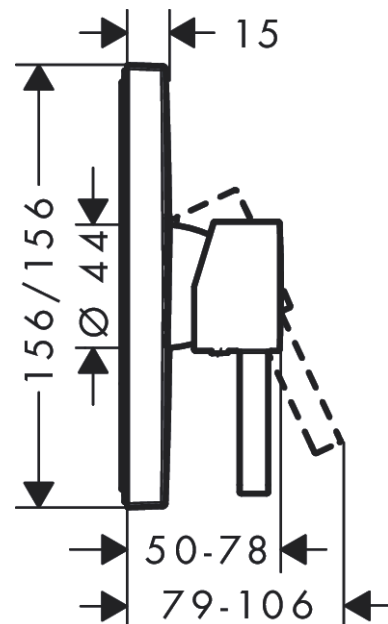

Finoris

Single lever shower mixer for concealed installation for iBox universal

Finish: **Matt Black** Article Number: **76615673**

Description

product features

- 1 function
- maximum flow rate at 3 bar: 23 l/min
- ceramic cartridge
- temperature limitation adjustable
- with silencer
- connection dimension: DN15
- min. operating pressure: 1 bar
- max. operating pressure: 10 bar
- connection type: basic set

Design awards

reddot winner 2021

Certificates / Sustainability

Product image

Scale drawing

Flowchart