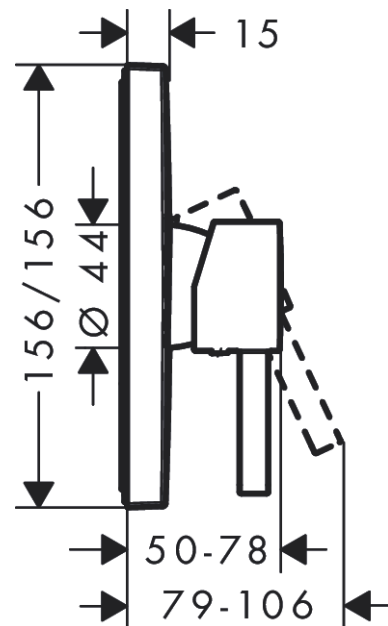

Finoris

Single lever shower mixer for concealed installation for iBox universal

Finish: **Chrome** Article Number: **76615003**

Description

product features

- 1 function
- maximum flow rate at 3 bar: 23 l/min
- ceramic cartridge
- temperature limitation adjustable
- with silencer
- connection dimension: DN15
- min. operating pressure: 1 bar
- max. operating pressure: 10 bar
- connection type: basic set

Design awards

reddot winner 2021

Certificates / Sustainability

Product image

Scale drawing

Flowchart