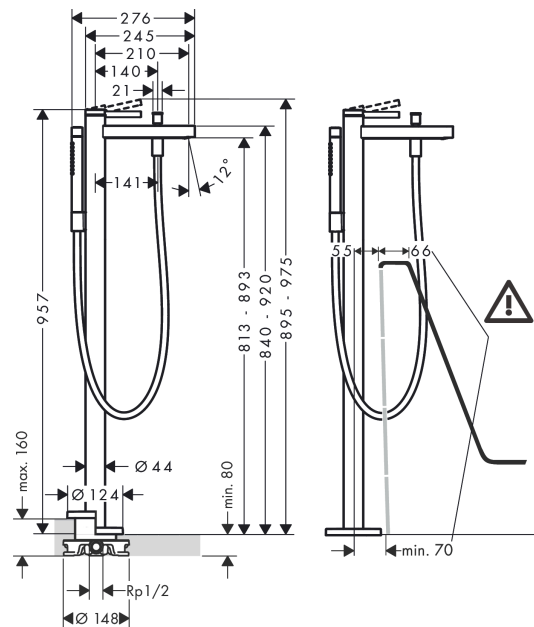

Finoris
Single lever bath mixer floor-standing 2 ticks
Finish: **Matt White** Article Number: **76445709**

Description

product features

- consists of: single lever bath mixer floor standing, baton hand shower, shower hose, shower holder
- 2 functions
- projection: 210 mm
- spray type mixer: normal spray
- spray type hand shower: Rain, Mono
- flow rate for bath spout at 3 bar: 20,7 l/min
- flow rate of hand shower at 3 bar: 6 l/min
- ceramic cartridge
- diverter with automatic resetting
- non-return valve
- connection dimension: DN15
- connection type: basic set
- deck mounted
- min. operating pressure: 1 bar
- max. operating pressure: 10 bar

Technology

Design awards

reddot winner 2021

Certificates / Sustainability

Product image

Scale drawing