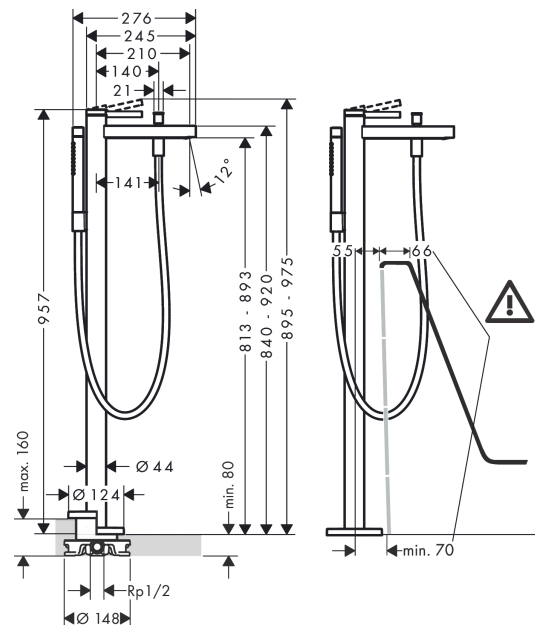

Finoris

Single lever bath mixer floor-standing 2 ticks

Finish: **Matt Black** Article Number: **76445679**

Description

product features

- consists of: single lever bath mixer floor standing, baton hand shower, shower hose, shower holder
- 2 functions
- projection: 210 mm
- spray type mixer: normal spray
- spray type hand shower: Rain, Mono
- flow rate for bath spout at 3 bar: 20,7 l/min
- flow rate of hand shower at 3 bar: 6 l/min
- ceramic cartridge
- diverter with automatic resetting
- non-return valve
- connection dimension: DN15
- connection type: basic set
- deck mounted
- min. operating pressure: 1 bar
- max. operating pressure: 10 bar

Technology

Design awards

reddot winner 2021

Certificates / Sustainability

WaterMark

Product image

Scale drawing