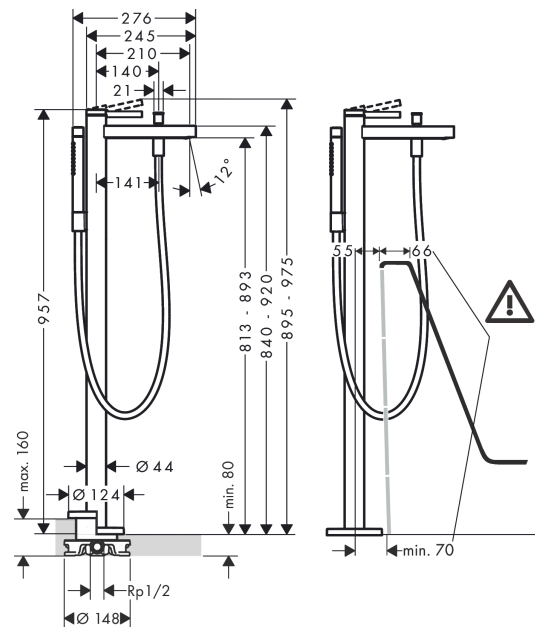

Finoris
Single lever bath mixer floor-standing 2 ticks
 Finish: **Chrome** Article Number: **76445009**

Description

product features

- consists of: single lever bath mixer floor standing, baton hand shower, shower hose, shower holder
- 2 functions
- projection: 210 mm
- spray type mixer: normal spray
- spray type hand shower: Rain, Mono
- flow rate for bath spout at 3 bar: 20,7 l/min
- flow rate of hand shower at 3 bar: 6 l/min
- ceramic cartridge
- diverter with automatic resetting
- non-return valve
- connection dimension: DN15
- connection type: basic set
- deck mounted
- min. operating pressure: 1 bar
- max. operating pressure: 10 bar

Technology

Design awards

reddot winner 2021

Certificates / Sustainability

WaterMark

Product image

Scale drawing

Finoris
Single lever bath mixer floor-standing 2 ticks
 Finish: **Chrome** Article Number: **76445009**

Flowchart