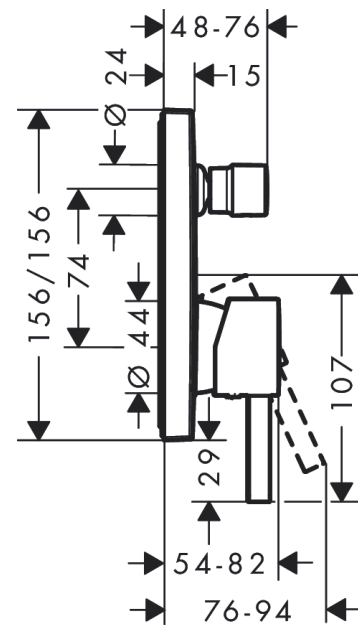

#### product features

- 2 functions
- flow rate upper outlet: 21 l/min
- flow rate lower outlet: 29 l/min
- ceramic cartridge
- temperature limitation adjustable
- diverter with automatic resetting
- with silencer
- connection type: basic set
- wall-mounted
- min. operating pressure: 1 bar
- max. operating pressure: 10 bar

### Scale drawing