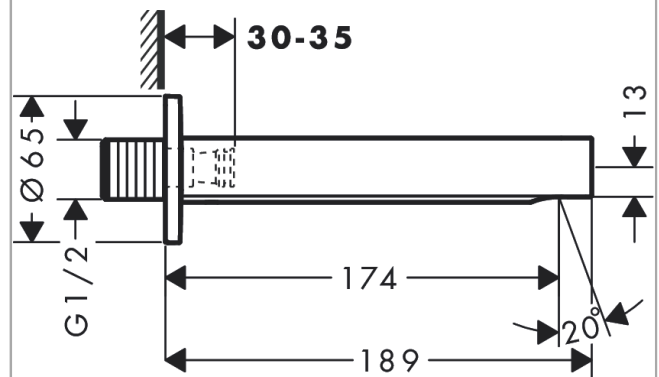

Finoris

Bath spout

Finish: **Matt White**

Article Number: **76410700**

Description

product features

- 1 function
- connection type: G 1/2
- with escutcheon
- projection: 174 mm
- wall-mounted
- maximum flow rate at 3 bar: 20,3 l/min
- spray type: normal spray

Technology

Design awards

reddot winner 2021

Product image

Scale drawing

Flowchart

The consumption was measured in combination with the appropriate fittings (thermostat/mixer/in-wall valve) to reflect actual application in practice.