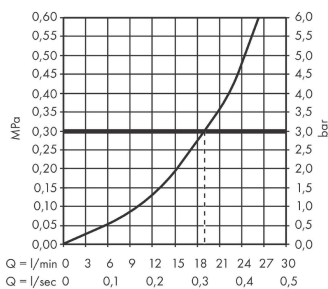

Finoris

Bath spout

Finish: **Matt White**

Article Number: **76410700**

Description

product features

- 1 function
- connection type: G 1/2
- with escutcheon
- projection: 174 mm
- wall-mounted
- maximum flow rate at 3 bar: 20,3 l/min
- spray type: normal spray

Technology

Design awards

reddot winner 2021

Product image

Scale drawing

Flowchart

The consumption was measured in combination with the appropriate fittings (thermostat/mixer/in-wall valve) to reflect actual application in practice.