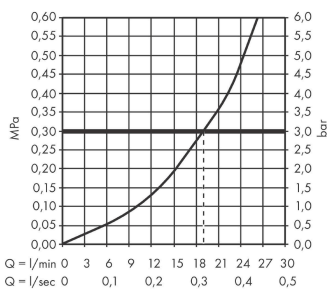

Finoris

Bath spout

Finish: **Matt Black**

Article Number: **76410670**

Description

product features

- 1 function
- connection type: G 1/2
- with escutcheon
- projection: 174 mm
- wall-mounted
- maximum flow rate at 3 bar: 20,3 l/min
- spray type: normal spray

Technology

Design awards

reddot winner 2021

Product image

Scale drawing

Flowchart

The consumption was measured in combination with the appropriate fittings (thermostat/mixer/in-wall valve) to reflect actual application in practice.