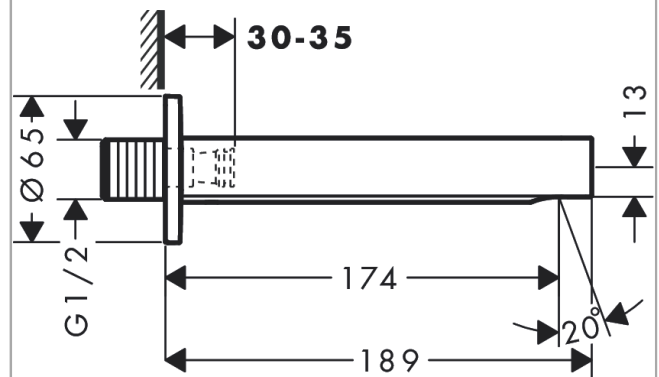

Finoris

Bath spout

Finish: **Matt Black**

Article Number: **76410670**

Description

product features

- 1 function
- connection type: G 1/2
- with escutcheon
- projection: 174 mm
- wall-mounted
- maximum flow rate at 3 bar: 20,3 l/min
- spray type: normal spray

Technology

Design awards

reddot winner 2021

Product image

Scale drawing

Flowchart

The consumption was measured in combination with the appropriate fittings (thermostat/mixer/in-wall valve) to reflect actual application in practice.