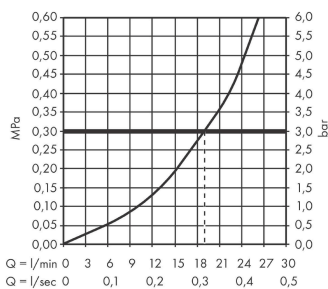

Finoris

Bath spout

Finish: **Chrome** Article Number: **76410000**

Description

product features

- 1 function
- connection type: G 1/2
- with escutcheon
- projection: 174 mm
- wall-mounted
- maximum flow rate at 3 bar: 20,3 l/min
- spray type: normal spray

Technology

Design awards

reddot winner 2021

Product image

Scale drawing

Flowchart

The consumption was measured in combination with the appropriate fittings (thermostat/mixer/in-wall valve) to reflect actual application in practice.