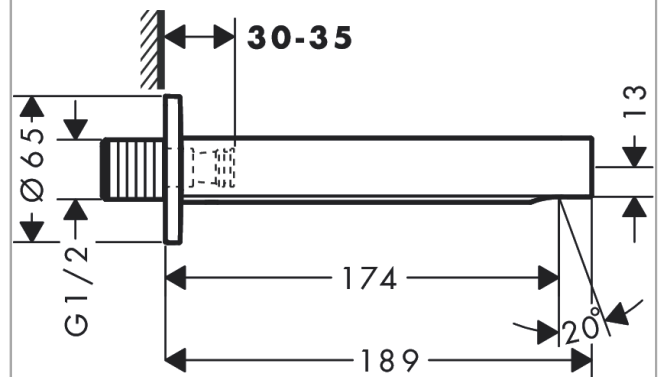

Finoris

Bath spout

Finish: **Chrome** Article Number: **76410000**

Description

product features

- 1 function
- connection type: G 1/2
- with escutcheon
- projection: 174 mm
- wall-mounted
- maximum flow rate at 3 bar: 20,3 l/min
- spray type: normal spray

Technology

Design awards

reddot winner 2021

Product image

Scale drawing

Flowchart

The consumption was measured in combination with the appropriate fittings (thermostat/mixer/in-wall valve) to reflect actual application in practice.