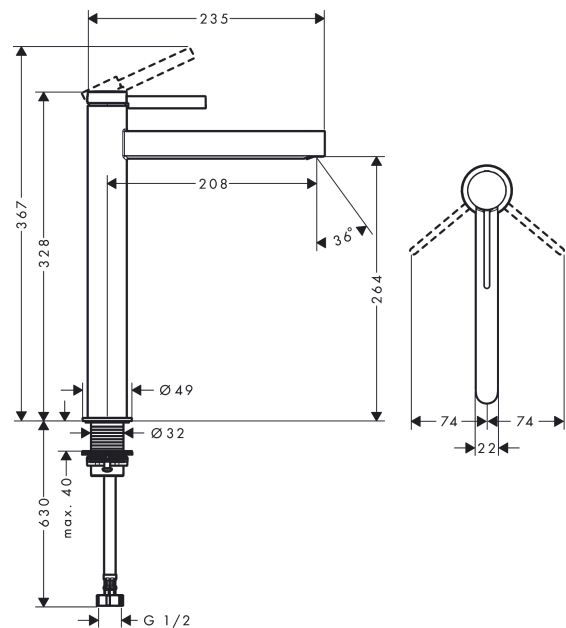

Finoris

Single lever basin mixer 260 for wash bowls without waste set

Finish: **Matt White** Article Number: **76070703**

Description

product features

- ComfortZone 260
- projection: 208 mm
- spout height: 264 mm
- handle variant: lever handle
- spray type: laminar spray
- ceramic cartridge
- temperature limitation adjustable
- suitable for continuous flow water heaters
- connection type: G 1/2 connections
- connection dimension: DN15

Technology

Design awards

reddot winner 2021

Certificates / Sustainability

Product image

Scale drawing

Flowchart