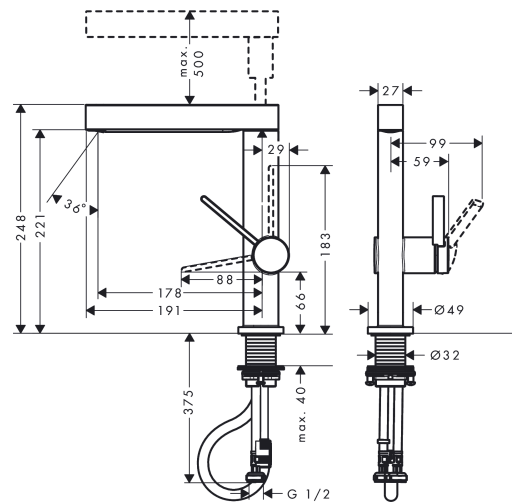

Finoris

Single lever basin mixer 230 with pull-out spray, 2jet without waste set

Finish: **Matt White** Article Number: **76063703**

Description

product features

- ComfortZone 230
- projection: 191 mm
- spout height: 229 mm
- handle variant: lever handle
- spray type: laminar spray, PowderRain
- spray returns through pressing spray diverter and spray returns automatically through handle closing
- extension length: 50 cm
- spray disc surface: graphite
- ceramic cartridge
- temperature limitation adjustable
- connection type: G 1/2 connections
- connection dimension: DN15
- non-return valve

Technology

Design awards

reddot winner 2021

Certificates / Sustainability

Product image

Scale drawing

Finoris

Single lever basin mixer 230 with pull-out spray, 2jet without waste set

Finish: **Matt White** Article Number: **76063703**

Flowchart