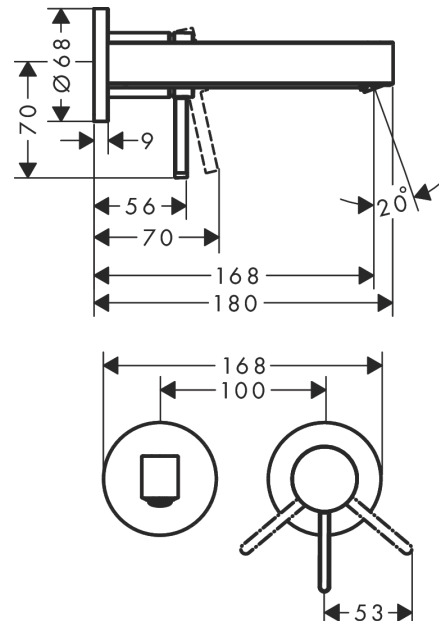

Finoris

Single lever basin mixer for concealed installation wall-mounted with spout 16,8 cm

Finish: **Matt White** Article Number: **76051700**

Description

product features

- consists of: single lever basin mixer for concealed installation wall-mounted, waste set
- projection: 168 mm
- handle variant: lever handle
- spray type: laminar spray
- maximum flow rate at 3 bar: 5 l/min
- ceramic cartridge
- suitable for continuous flow water heaters
- non-closing waste set
- material waste set: metal
- connection type: basic set
- connection dimension: DN15
- handle can be positioned on the right or left, depending on the basic set installation
- EU taxonomy: max. 6 l/min - Substantial Contribution (SC) possible

Technology

Design awards

reddot winner 2021

Certificates / Sustainability

Product image

Scale drawing

Finoris

Single lever basin mixer for concealed installation wall-mounted with spout 16,8 cm

Finish: **Matt White** Article Number: **76051700**

Flowchart