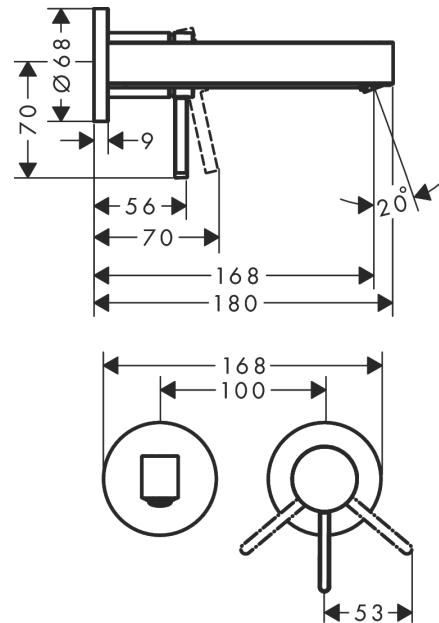

#### product features

- consists of: single lever basin mixer for concealed installation wall-mounted, waste set
- projection: 168 mm
- handle variant: lever handle
- spray type: laminar spray
- maximum flow rate at 3 bar: 5 l/min
- ceramic cartridge
- suitable for continuous flow water heaters
- non-closing waste set
- material waste set: metal
- connection type: basic set
- connection dimension: DN15
- handle can be positioned on the right or left, depending on the basic set installation
- EU taxonomy: max. 6 l/min - Substantial Contribution (SC) possible

### Product image

### Scale drawing

**Finoris**

**Single lever basin mixer for concealed installation wall-mounted with spout 16,8 cm**

Finish: **Matt Black** Article Number: **76051670**

**Flowchart**