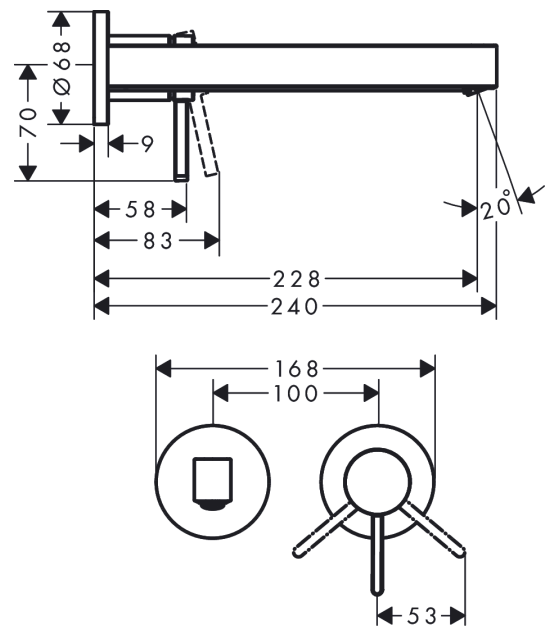

Scale drawing