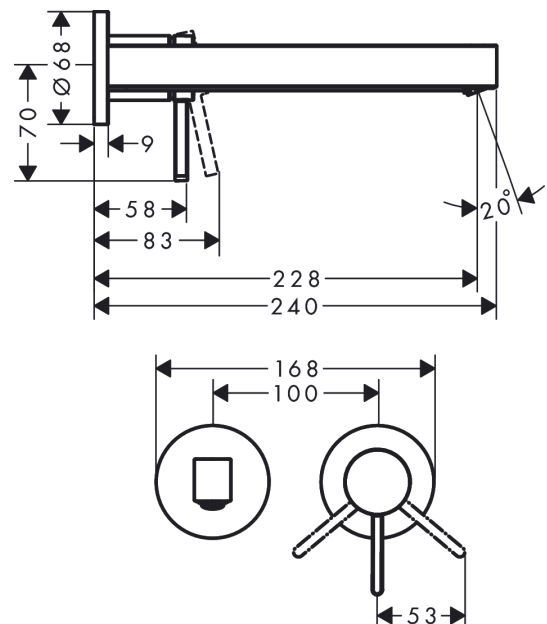

Scale drawing