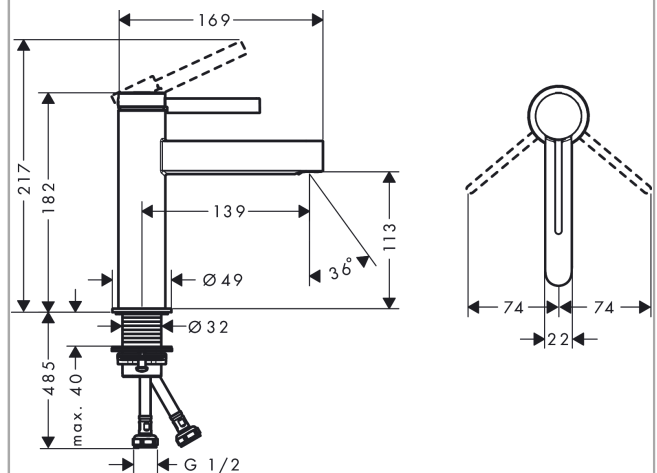

Finoris
Single lever basin mixer 110 without waste set
 Finish: **Matt White** Article Number: **76020703**

Description

product features

- ComfortZone 110
- projection: 139 mm
- spout height: 113 mm
- handle variant: lever handle
- spray type: laminar spray
- ceramic cartridge
- temperature limitation adjustable
- suitable for continuous flow water heaters
- connection type: G 1/2 connections
- connection dimension: DN15

Technology

Design awards

reddot winner 2021

Certificates / Sustainability

Product image

Scale drawing

Flowchart