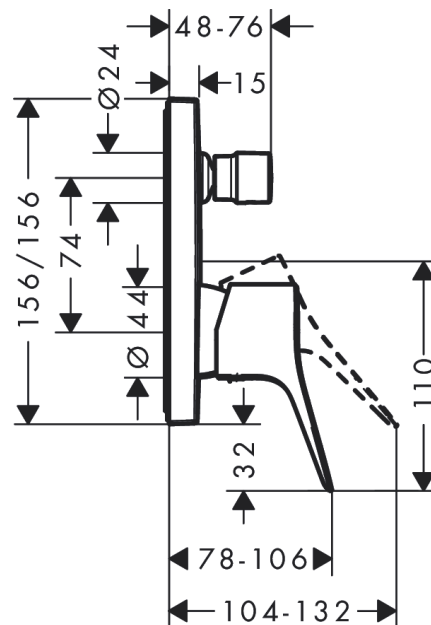

#### product features

- 2 functions
- flow rate upper outlet: 21 l/min
- flow rate lower outlet: 29 l/min
- ceramic cartridge
- temperature limitation adjustable
- diverter with automatic resetting
- with silencer
- connection type: basic set
- wall-mounted
- min. operating pressure: 1 bar
- max. operating pressure: 10 bar

### Product image

### Scale drawing