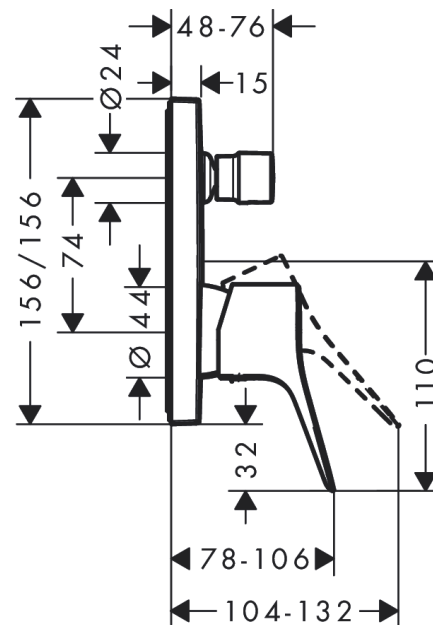

Scale drawing