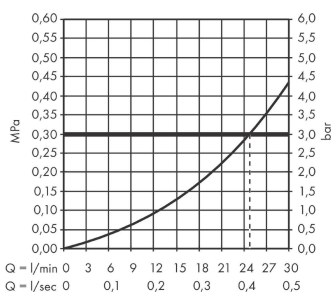

Vivenis

Bath spout

Finish: **Matt White**

Article Number: **75410700**

Description

product features

- 1 function
- connection type: G 1/2
- with escutcheon
- projection: 202 mm
- wall-mounted
- maximum flow rate at 3 bar: 24,3 l/min
- spray type: WaterfallStream

Technology

Design awards

reddot winner 2021

GERMAN
DESIGN
AWARD
WINNER
2022

Product image

Scale drawing

Flowchart

The consumption was measured in combination with the appropriate fittings (thermostat/mixer/in-wall valve) to reflect actual application in practice.