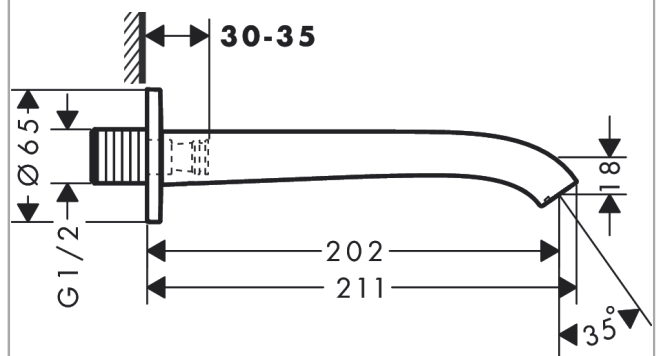

Vivenis

Bath spout

Finish: **Matt White**

Article Number: **75410700**

Description

product features

- 1 function
- connection type: G 1/2
- with escutcheon
- projection: 202 mm
- wall-mounted
- maximum flow rate at 3 bar: 24,3 l/min
- spray type: WaterfallStream

Technology

Design awards

reddot winner 2021

GERMAN
DESIGN
AWARD
WINNER
2022

Product image

Scale drawing

Flowchart

The consumption was measured in combination with the appropriate fittings (thermostat/mixer/in-wall valve) to reflect actual application in practice.