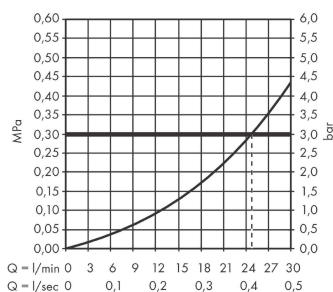

Vivenis

Bath spout

Finish: **Chrome** Article Number: **75410000**

Description

product features

- 1 function
- connection type: G 1/2
- with escutcheon
- projection: 202 mm
- wall-mounted
- maximum flow rate at 3 bar: 24,3 l/min
- spray type: WaterfallStream

Technology

Design awards

reddot winner 2021

GERMAN
DESIGN
AWARD
WINNER
2022

Product image

Scale drawing

Flowchart

The consumption was measured in combination with the appropriate fittings (thermostat/mixer/in-wall valve) to reflect actual application in practice.