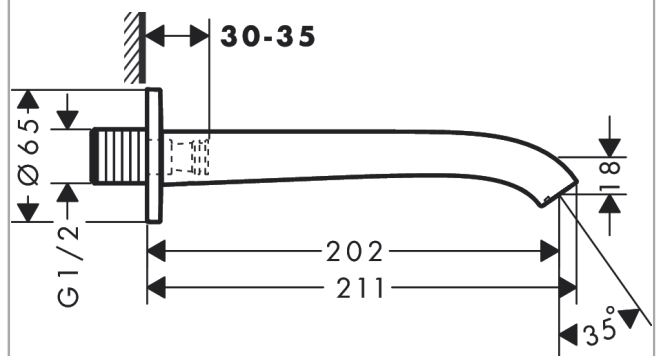

Vivenis

Bath spout

Finish: **Chrome** Article Number: **75410000**

Description

product features

- 1 function
- connection type: G 1/2
- with escutcheon
- projection: 202 mm
- wall-mounted
- maximum flow rate at 3 bar: 24,3 l/min
- spray type: WaterfallStream

Technology

Design awards

reddot winner 2021

GERMAN
DESIGN
AWARD
WINNER
2022

Product image

Scale drawing

Flowchart

The consumption was measured in combination with the appropriate fittings (thermostat/mixer/in-wall valve) to reflect actual application in practice.