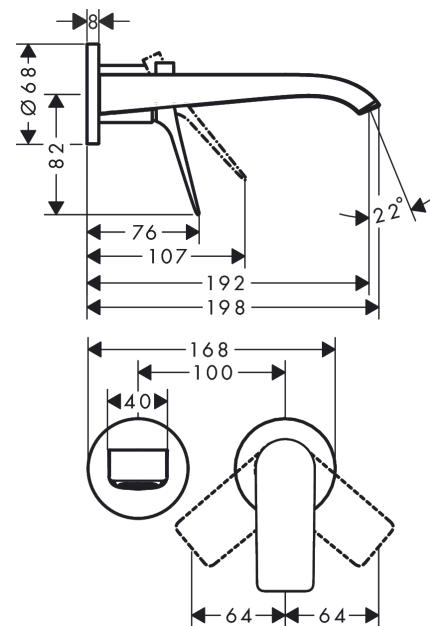

#### product features

- consists of: single lever basin mixer for concealed installation wall-mounted, waste set
- projection: 192 mm
- handle variant: lever handle
- spray type: WaterfallStream
- maximum flow rate at 3 bar: 5 l/min
- ceramic cartridge
- temperature limitation adjustable
- suitable for continuous flow water heaters
- non-closing waste set
- material waste set: metal
- connection type: basic set
- connection dimension: DN15
- handle can be positioned on the right or left, depending on the basic set installation
- EU taxonomy: max. 6 l/min - Substantial Contribution (SC) possible

### Product image

### Scale drawing

**Vivenis**

**Single lever basin mixer for concealed installation wall-mounted with spout 19,2 cm**

Finish: **Matt White** Article Number: **75050700**

**Flowchart**