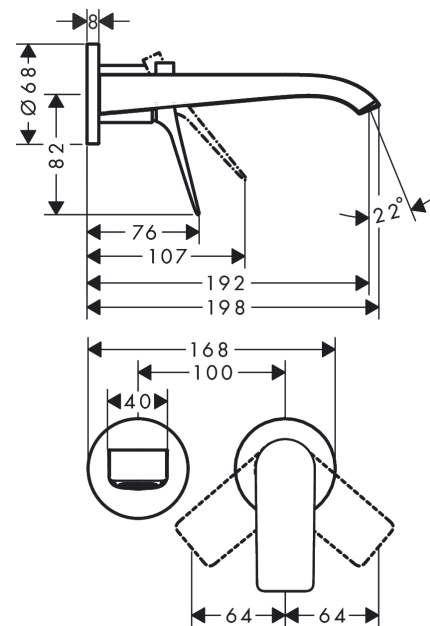

Scale drawing