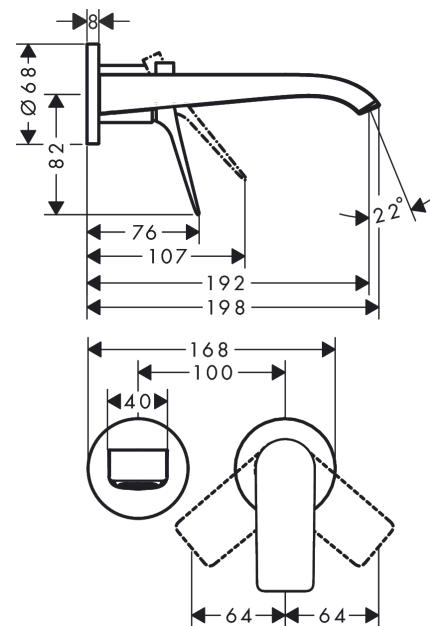

#### product features

- consists of: single lever basin mixer for concealed installation wall-mounted, waste set
- projection: 192 mm
- handle variant: lever handle
- spray type: WaterfallStream
- maximum flow rate at 3 bar: 5 l/min
- ceramic cartridge
- temperature limitation adjustable
- suitable for continuous flow water heaters
- non-closing waste set
- material waste set: metal
- connection type: basic set
- connection dimension: DN15
- handle can be positioned on the right or left, depending on the basic set installation
- EU taxonomy: max. 6 l/min - Substantial Contribution (SC) possible

### Product image

### Scale drawing

**Vivenis**

**Single lever basin mixer for concealed installation wall-mounted with spout 19,2 cm**

Finish: **Chrome** Article Number: **75050000**

**Flowchart**