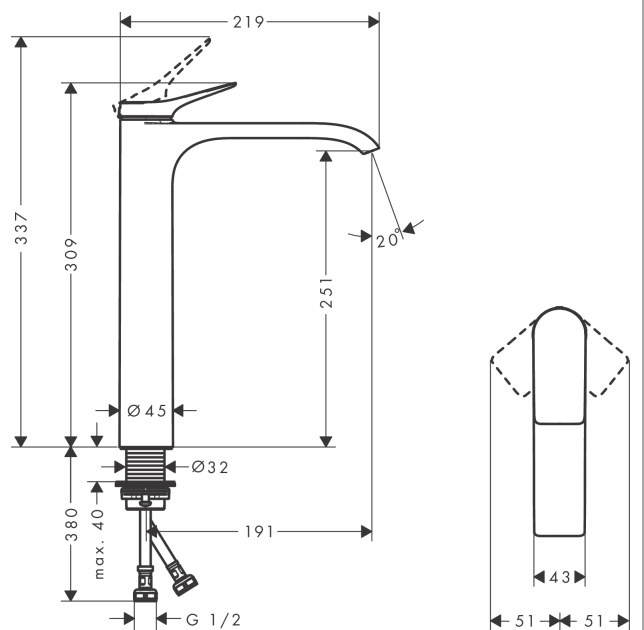

Vivenis

Single lever basin mixer 250 for wash bowls without waste set

Finish: **Matt White** Article Number: **75042703**

Description

product features

- ComfortZone 250
- projection: 191 mm
- spout height: 251 mm
- handle variant: lever handle
- spray type: WaterfallStream
- maximum flow rate at 3 bar: 5 l/min
- ceramic cartridge
- temperature limitation adjustable
- suitable for continuous flow water heaters
- connection type: G 1/2 connections
- connection dimension: DN15

Technology

Design awards

reddot winner 2021

Certificates / Sustainability

Product image

Scale drawing

Flowchart