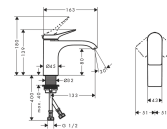

Scale drawing