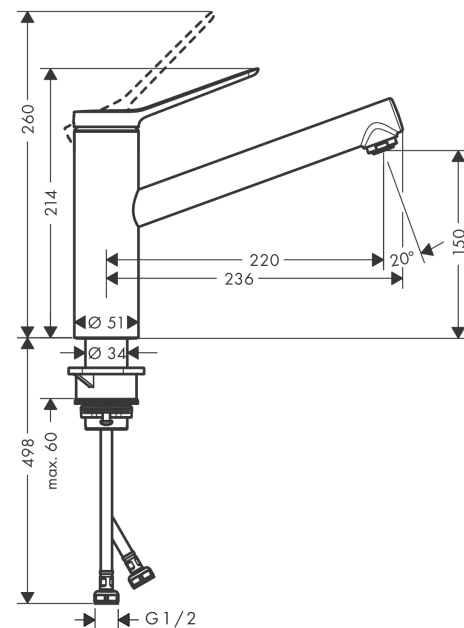

Zesis M33

Single lever kitchen mixer 150, 1jet

Finish: **Matt Black** Article Number: **74802673**

Description

product features

- ComfortZone 150
- swivel range adjustable in 3 steps 60°, 110° or 360°
- normal spray
- connection dimension: DN15
- ceramic cartridge
- connection type: G 3/8 connections
- temperature limitation adjustable
- suitable for continuous flow water heaters

Technology

Design awards

Certificates / Sustainability

Product image

Scale drawing

Flowchart