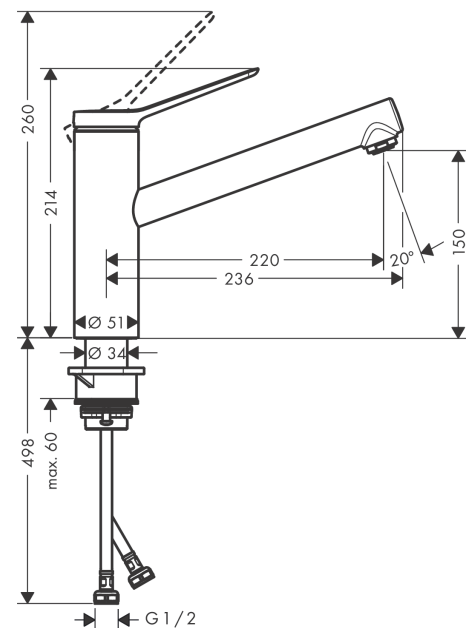

Zesis M33

Single lever kitchen mixer 150, 1jet

Finish: **Chrome** Article Number: **74802003**

Description

product features

- ComfortZone 150
- swivel range adjustable in 3 steps 60°, 110° or 360°
- normal spray
- connection dimension: DN15
- ceramic cartridge
- connection type: G 3/8 connections
- temperature limitation adjustable
- suitable for continuous flow water heaters

Technology

Design awards

Certificates / Sustainability

Product image

Scale drawing

Flowchart