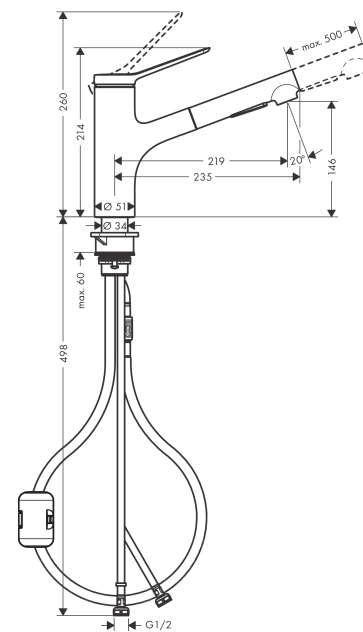

#### product features

- ComfortZone 150
- swivel range 150°
- laminar spray, shower spray
- lockable shower spray, spray returns through pressing spray diverter and spray returns automatically through handle closing
- quick connect hose
- connection dimension: DN15
- ceramic cartridge
- connection type: G 3/8 connections
- temperature limitation adjustable
- integrated non-return valve
- suitable for continuous flow water heaters
- extension length up to 50 cm

### Scale drawing

**Zesis M33**

**Single lever kitchen mixer 150, pull-out spray, 2jet**

Finish: **Matt Black** Article Number: **74800673**

**Flowchart**