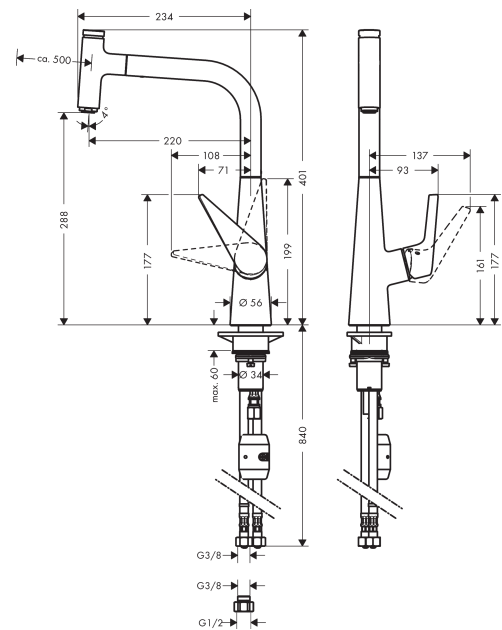

#### product features

- ComfortZone 300
- swivel range adjustable in 2 steps to 110° or 150°
- normal spray
- Select button for a comfortable start/stop of the water flow
- MagFit magnetic shower support
- connection dimension: DN15
- maximum flow rate at 3 bar: 8,4 l/min
- ceramic cartridge
- connection type: G ½ connections
- temperature limitation adjustable
- integrated non-return valve
- suitable for continuous flow water heaters
- extension length up to 50 cm

### Scale drawing

**Talis Select M51**  
**Single lever kitchen mixer 300, pull-out spout, 1jet**  
 Finish: **Chrome** Article Number: **72821003**

**Flowchart**