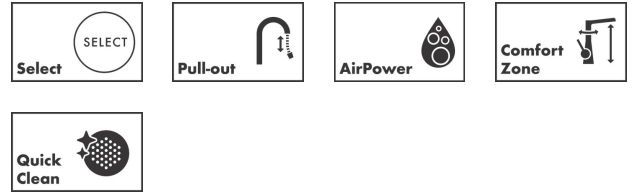

Talis Select M51
Single lever kitchen mixer 300, pull-out spout, 1jet
Finish: **Chrome** Article Number: **72821003**

Description

product features

- ComfortZone 300
- swivel range adjustable in 2 steps to 110° or 150°
- normal spray
- Select button for a comfortable start/stop of the water flow
- MagFit magnetic shower support
- connection dimension: DN15
- maximum flow rate at 3 bar: 8,4 l/min
- ceramic cartridge
- connection type: G ½ connections
- temperature limitation adjustable
- integrated non-return valve
- suitable for continuous flow water heaters
- extension length up to 50 cm

Technology