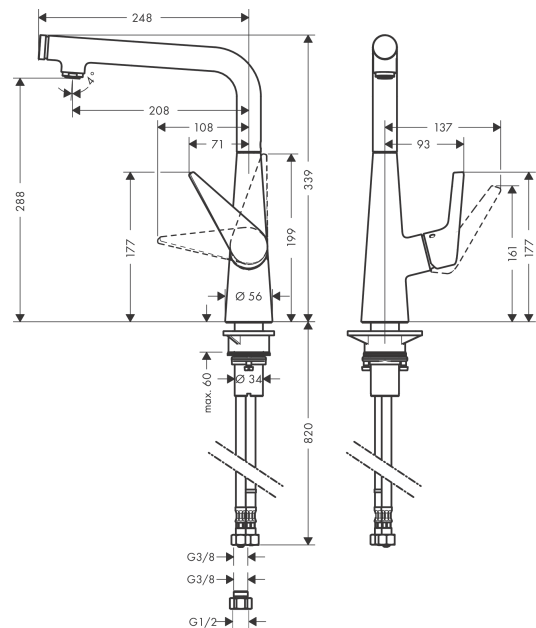

Talis Select M51
Single lever kitchen mixer 300, 1jet
 Finish: **Chrome** Article Number: **72820003**

Description

product features

- ComfortZone 300
- swivel range adjustable in 3 steps 110°, 150° or 360°
- normal spray
- Select button for a comfortable start/stop of the water flow
- connection dimension: DN15
- maximum flow rate at 3 bar: 8,4 l/min
- ceramic cartridge
- connection type: G ½ connections
- temperature limitation adjustable
- integrated non-return valve
- suitable for continuous flow water heaters

Technology

Certificates / Sustainability

Product image

Scale drawing

Flowchart