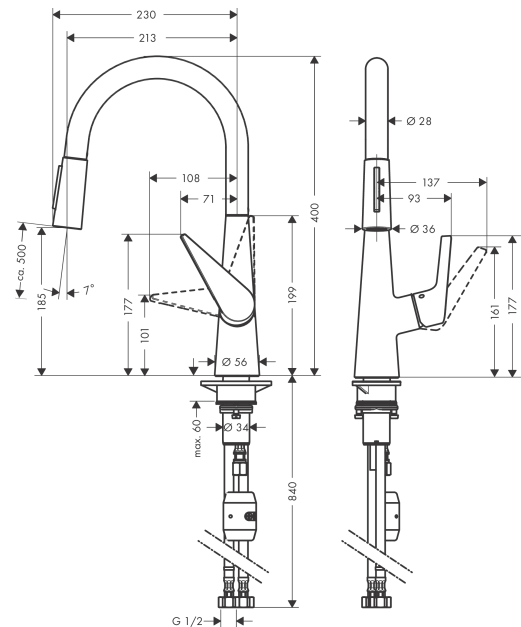

#### product features

- ComfortZone 200
- swivel range adjustable in 2 steps to 110° or 150°
- normal spray, shower spray
- lockable shower spray, spray returns through pressing spray diverter
- MagFit magnetic shower support
- quick connect hose
- connection dimension: DN15
- maximum flow rate at 3 bar: 8,4 l/min
- ceramic cartridge
- connection type: G 1/2 connections
- temperature limitation adjustable
- integrated non-return valve
- suitable for continuous flow water heaters
- extension length up to 50 cm

### Scale drawing

**Talis M51**  
**Single lever kitchen mixer 200, pull-out spray, 2jet**  
 Finish: **Chrome** Article Number: **72813003**

**Flowchart**