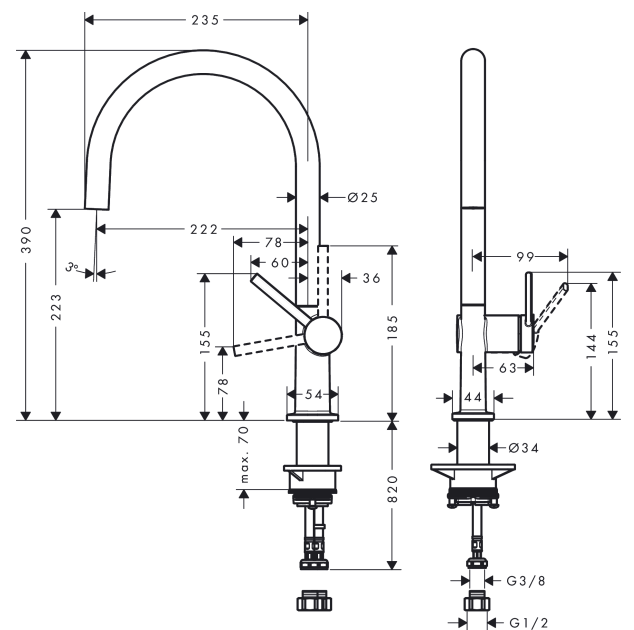

Talis M54
Single lever kitchen mixer 220, 1jet
 Finish: **Matt Black** Article Number: **72804673**

Description

product features

- ComfortZone 220
- swivel range adjustable in 4 steps 60°, 110°, 150° or 360°
- laminar spray
- connection dimension: DN15
- maximum flow rate at 3 bar: 4,5 l/min
- ceramic cartridge
- connection type: G 3/8 connections
- temperature limitation adjustable
- suitable for continuous flow water heaters
- tap hole with Ø 35 mm required

Technology

Design awards

reddot winner 2020

Certificates / Sustainability

Product image

Scale drawing

Flowchart