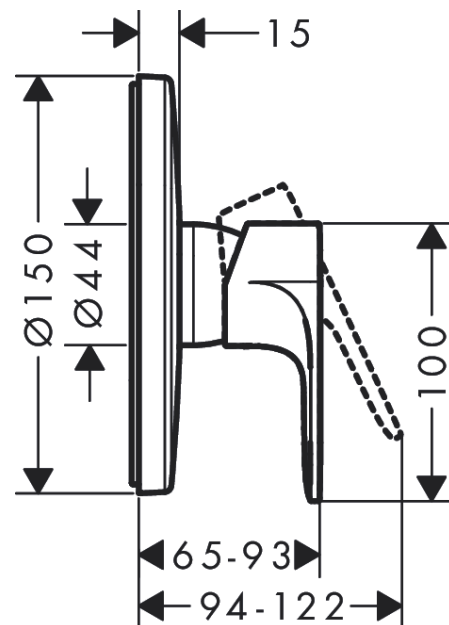

Scale drawing