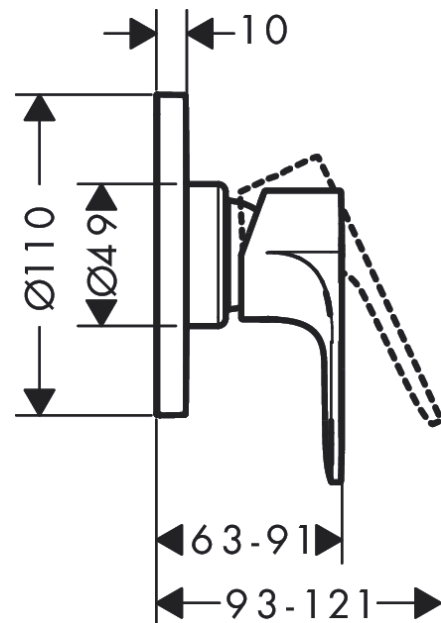

**Rebris S**  
**Single lever shower mixer for concealed installation**  
 Finish: **Chrome** Article Number: **72649000**

### Description

**product features**

- 1 function
- maximum flow rate at 3 bar: 28,7 l/min
- min. operating pressure: 1 bar
- max. operating pressure: 10 bar
- connection type: basic set

### Product image

### Scale drawing